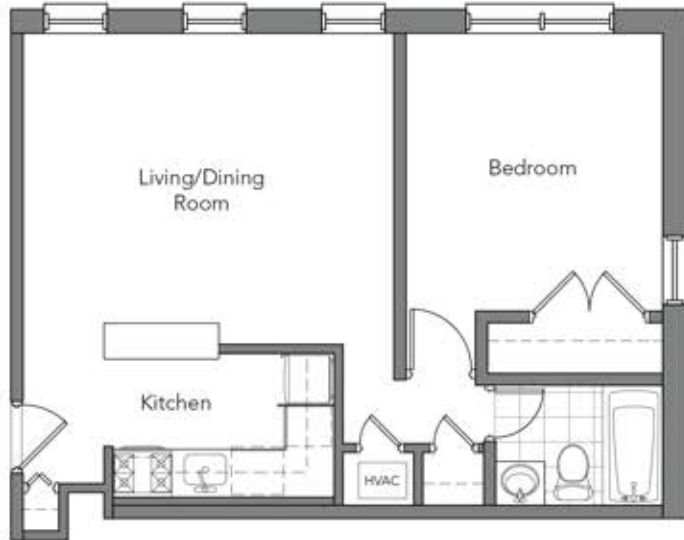

MONROE TOWER

HISTORIC CHARM - MODERN URBAN LIVING

Washington, DC 20010

Lease Today!

Apartments 101-501

1 Bed/1 Bath
540 square feet

- In home washer/dryer
- Individually controlled heating & cooling
- Incredible gourmet kitchen featuring Espresso finish cabinetry, granite counters, sleek stainless appliances, USB ports, LED lighting, and incredible style
- Enormous closets
- Stunning subway tiled bathroom with ultra-modern vanity
- Energy efficient double paned windows
- Timeless hardwood floors

Apartments 202-502

1 Bed/1 Bath
550 square feet

- In home washer/dryer
- Individually controlled heating & cooling
- Incredible gourmet kitchen featuring Espresso finish cabinetry, granite counters, sleek stainless appliances, USB ports, LED lighting, and incredible style
- Enormous closets
- Stunning subway tiled bathroom with ultra-modern vanity
- Energy efficient double paned windows
- Timeless hardwood floors

Square footage is approximate, and may vary.

WALK TO **COLUMBIA**
HEIGHTS METRO

202.813.1273
www.MonroeTower.com

U-I-P property
management, inc.

professional • courteous • reliable