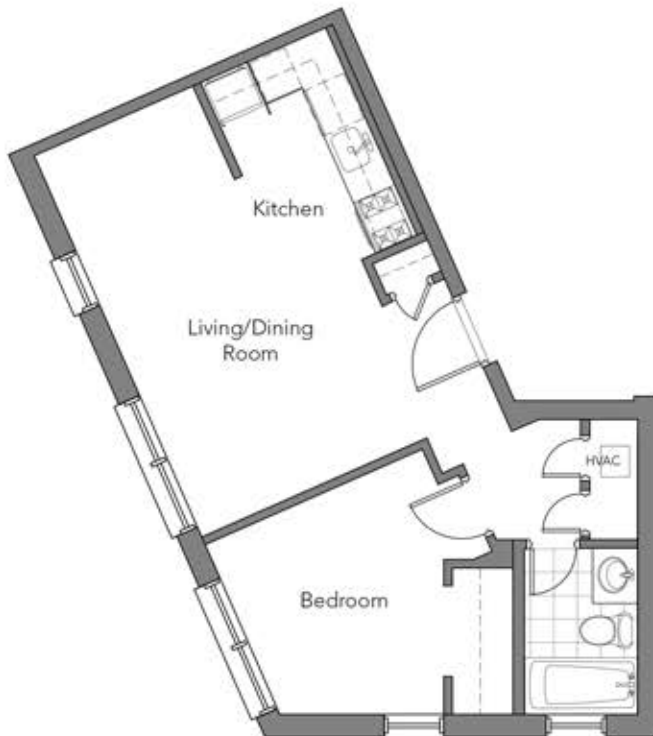

MONROE TOWER

HISTORIC CHARM - MODERN URBAN LIVING

Washington, DC 20010

Lease Today!

Apartments 105-505

Jr 1 Bed/1 Bath
460 square feet

- In home washer/dryer
- Individually controlled heating & cooling
- Incredible gourmet kitchen featuring Espresso finish cabinetry, granite counters, sleek stainless appliances, USB ports, LED lighting, an expansive breakfast bar
- Enormous closets
- Stunning subway tiled bathroom with ultra-modern vanity
- Energy efficient double paned windows
- Timeless hardwood floors

Apartments 106-506

Jr 1 Bed/1 Bath
420 square feet

- In home washer/dryer
- Individually controlled heating & cooling
- Incredible gourmet kitchen featuring Espresso finish cabinetry, granite counters, sleek stainless appliances, USB ports, LED lighting, and incredible style
- Enormous closets
- Stunning subway tiled bathroom with ultra-modern vanity
- Energy efficient double paned windows
- Timeless hardwood floors

Square footage is approximate, and may vary.

WALK TO **COLUMBIA**
HEIGHTS METRO

555.555.5555
www.MonroeTower.com

U-I-P property
management, inc.

professional • courteous • reliable