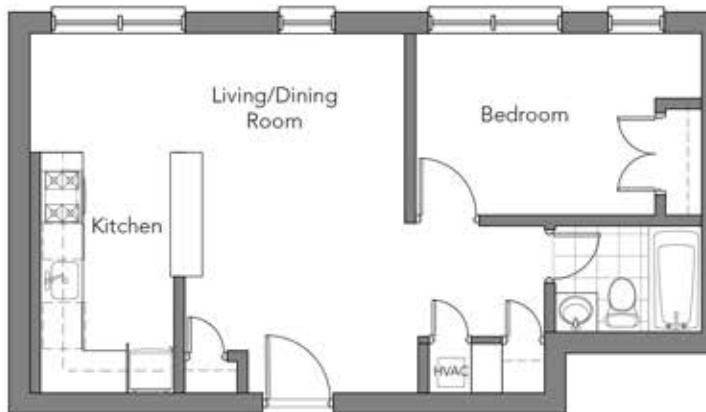

MONROE TOWER

HISTORIC CHARM - MODERN URBAN LIVING

Washington, DC 20010

Lease Today!

Apartments 103, 108-508

2 Bed/1 Bath
900 square feet

- In home washer/dryer
- Individually controlled heating & cooling
- Incredible gourmet kitchen featuring Espresso finish cabinetry, granite counters, sleek stainless appliances, USB ports, LED lighting, and incredible style
- Enormous closets
- Stunning subway tiled bathroom with ultra-modern vanity
- Energy efficient double paned windows
- Timeless hardwood floors

Apartments 309-509

1 Bed/1 Bath
550 square feet

- In home washer/dryer
- Individually controlled heating & cooling
- Incredible gourmet kitchen featuring Espresso finish cabinetry, granite counters, sleek stainless appliances, USB ports, LED lighting, an expansive breakfast bar
- Enormous closets
- Stunning subway tiled bathroom with ultra-modern vanity
- Energy efficient double paned windows
- Timeless hardwood floors

Square footage is approximate, and may vary.

WALK TO **COLUMBIA**
HEIGHTS METRO

555.555.5555
www.MonroeTower.com

U-I-P property
management, inc.

professional • courteous • reliable