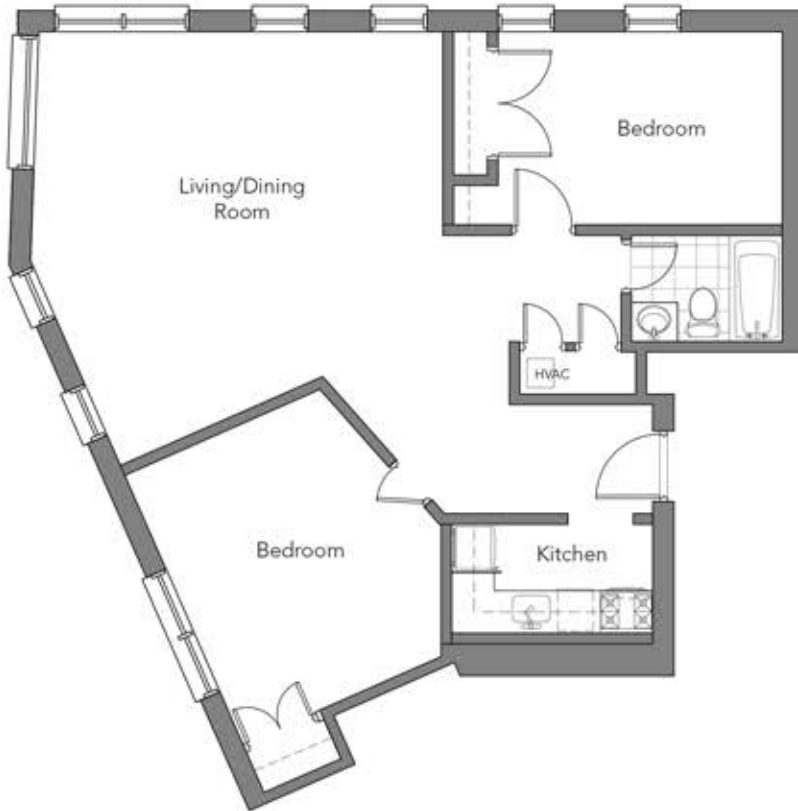

MONROE TOWER

HISTORIC CHARM - MODERN URBAN LIVING

Washington, DC 20010

Lease Today!

Apartments 103, 108-508

2 Bed/1 Bath
900 square feet

- In home washer/dryer
- Individually controlled heating & cooling
- Incredible gourmet kitchen featuring Espresso finish cabinetry, granite counters, sleek stainless appliances, USB ports, LED lighting, and incredible style
- Enormous closets
- Stunning subway tiled bathroom with ultra-modern vanity
- Energy efficient double paned windows
- Timeless hardwood floors

Apartments 309-509

1 Bed/1 Bath
550 square feet

- In home washer/dryer
- Individually controlled heating & cooling
- Incredible gourmet kitchen featuring Espresso finish cabinetry, granite counters, sleek stainless appliances, USB ports, LED lighting, an expansive breakfast bar
- Enormous closets
- Stunning subway tiled bathroom with ultra-modern vanity
- Energy efficient double paned windows
- Timeless hardwood floors

Square footage is approximate, and may vary.

WALK TO **COLUMBIA**
HEIGHTS METRO

555.555.5555
www.MonroeTower.com

U-I-P property
management, inc.

professional • courteous • reliable