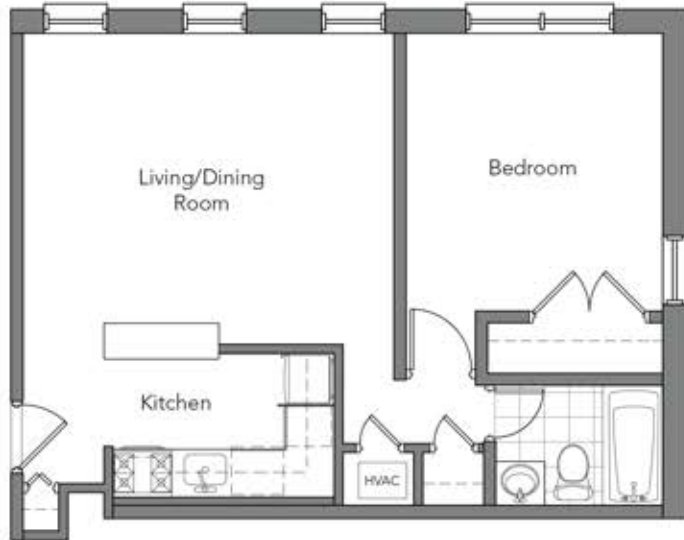

MONROE TOWER

HISTORIC CHARM - MODERN URBAN LIVING

Washington, DC 20010

Lease Today!

Apartments 101-501

1 Bed/1 Bath
540 square feet

- In home washer/dryer
- Individually controlled heating & cooling
- Incredible gourmet kitchen featuring Espresso finish cabinetry, granite counters, sleek stainless appliances, USB ports, LED lighting, and incredible style
- Enormous closets
- Stunning subway tiled bathroom with ultra-modern vanity
- Energy efficient double paned windows
- Timeless hardwood floors

Apartments 102-502

1 Bed/1 Bath
550 square feet

- In home washer/dryer
- Individually controlled heating & cooling
- Incredible gourmet kitchen featuring Espresso finish cabinetry, granite counters, sleek stainless appliances, USB ports, LED lighting, and incredible style
- Enormous closets
- Stunning subway tiled bathroom with ultra-modern vanity
- Energy efficient double paned windows
- Timeless hardwood floors

Square footage is approximate, and may vary.

WALK TO **COLUMBIA**
HEIGHTS METRO

555.555.5555
www.MonroeTower.com

U-I-P property
management, inc.

professional • courteous • reliable